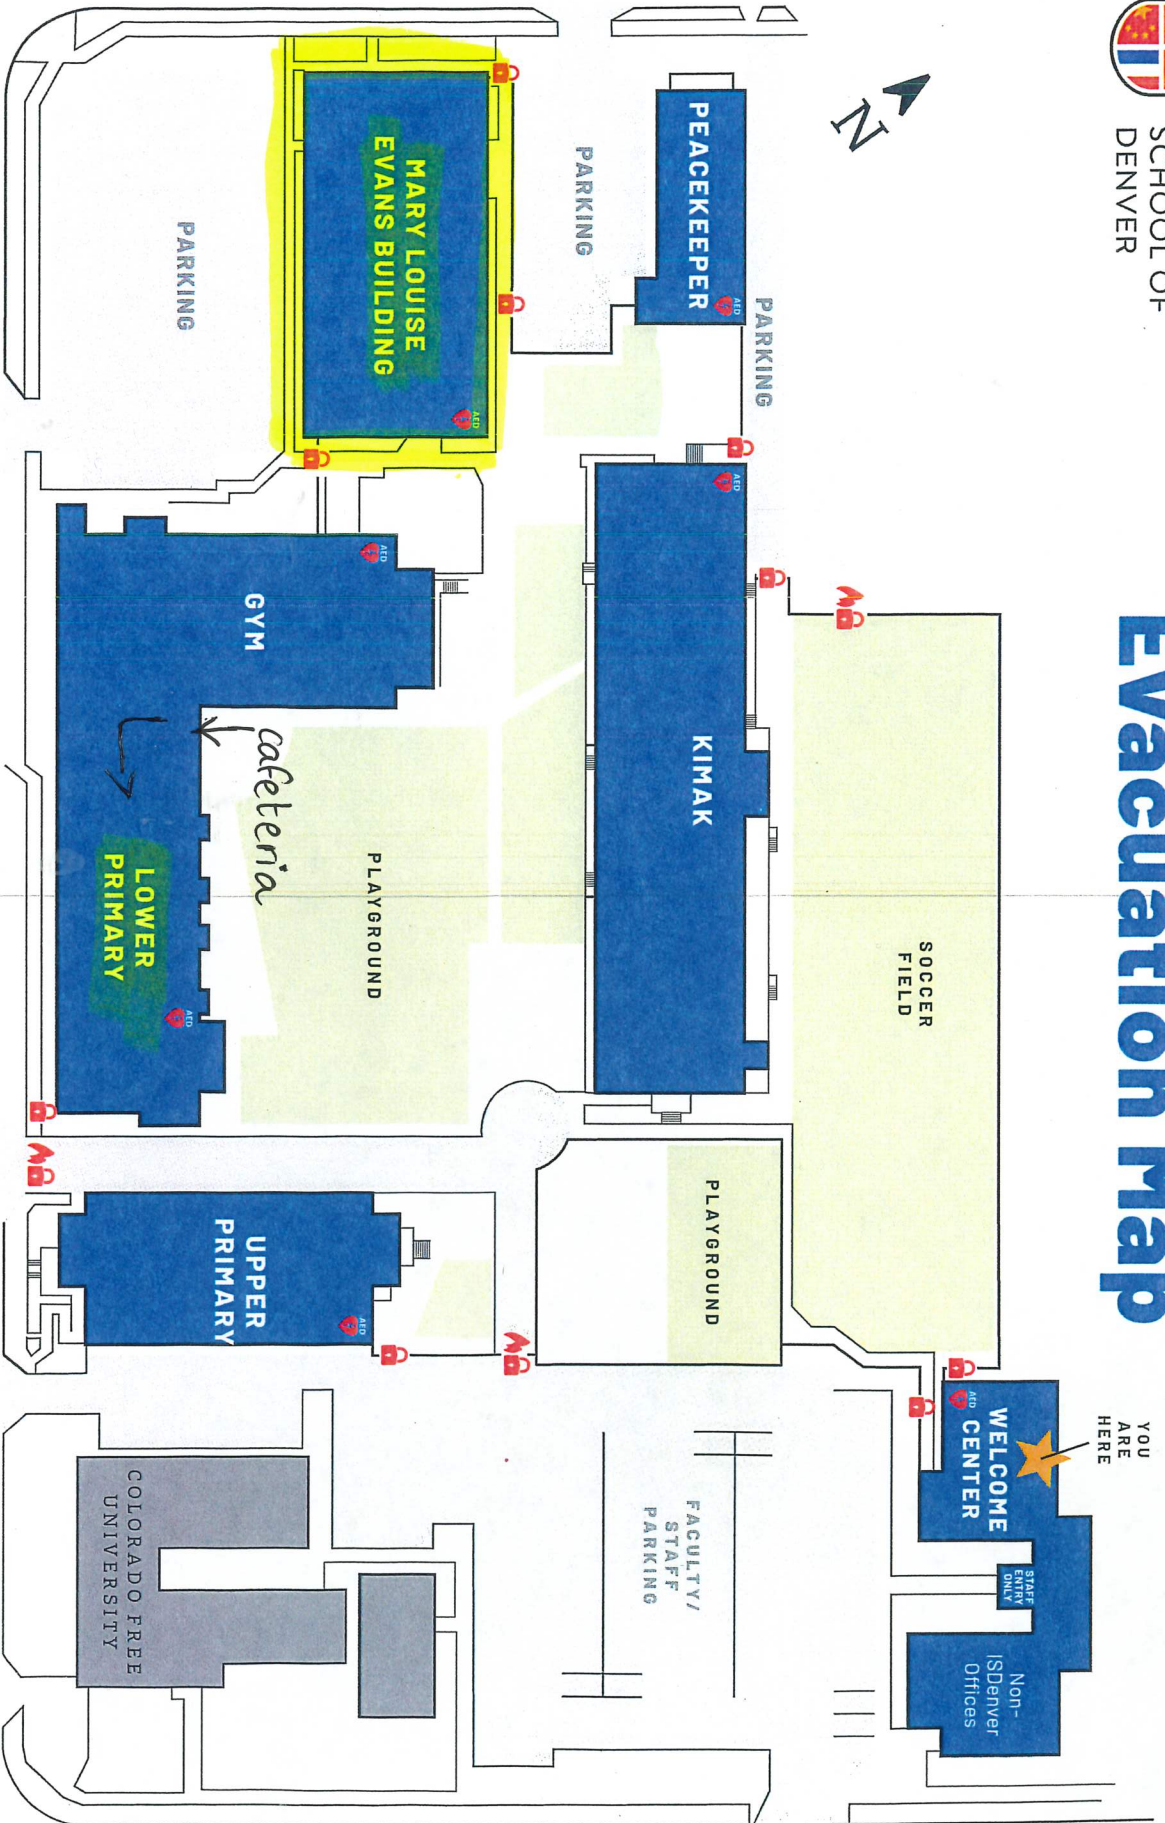

INTERNATIONAL
SCHOOL OF
DENVER

Evacuation Map

YOU
ARE
HERE

7701 East First Place, Unit C • Denver, CO 80230
www.isdenver.org • 303.340.3647

Access Gate
Fire Gate
Automatic External Defibrillator